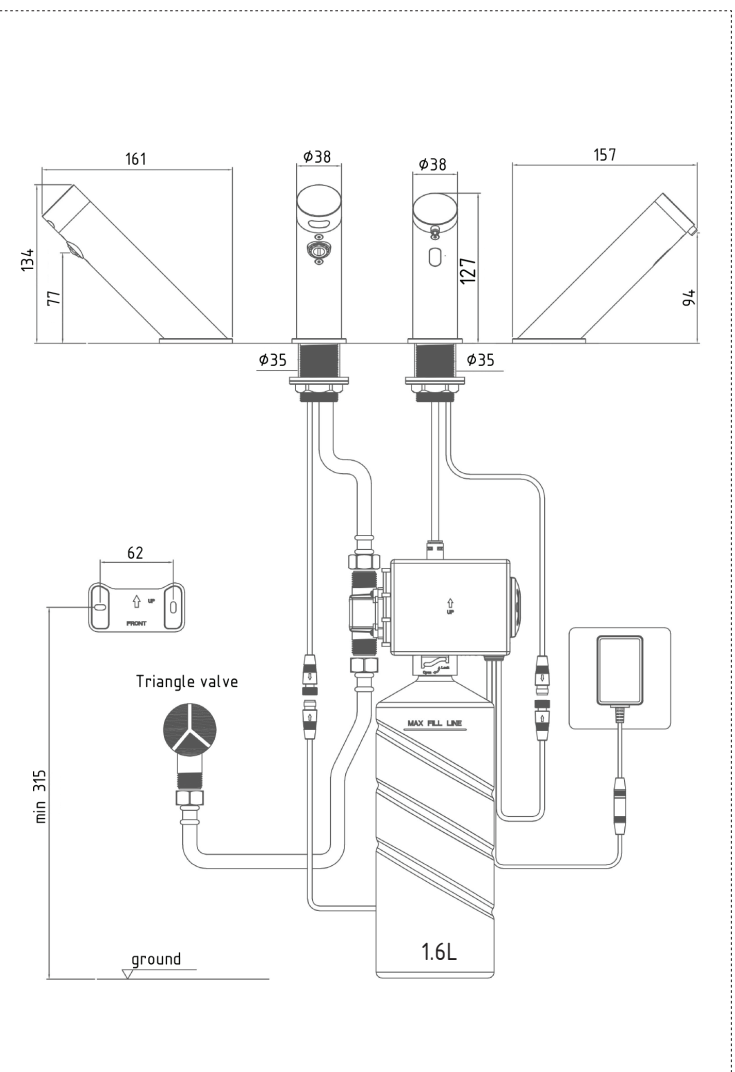

Touchless faucet and soap dispenser Delta C set

299-3201-5X

DESCRIPTION

Automatic touchless faucets and soap dispensers are hygienic and water efficient solution for your bathroom or public restrooms, such as schools, hospitals, airports, restaurants, shopping malls, cinemas. Using sensor beams the automatic faucet or soap dispenser determines when an object is in front of it and automatically turns on and automatically turn off when there is no motion.

SPECIFICATION

Type	deck-mounted faucet and soap dispenser
Sensor type	Infra-red(IR) sensor activation
Flow rate	5.7 l/min (at request 3.8, 2.0 l/min)
Power supply	AC (110-240V)+DC (6V - 4x1.5V alkaline battery)
Power consumption (faucet)	Active modes≤3.5W, Standby modes 0.8mW
Power consumption (soap dispenser)	Active modes≤3.5W Standby modes 0.5mW
Sensing distance	10-30 cm (adjustable by regular magnet)
Cleaning liquids type	liquid soap, foaming soap, desinfector
Warranty	2 years
Certificate	WRAS and CE approved, UKCA, SAA, UL

TECHNICAL DATA

POSSIBLE SURFACE FINISHING