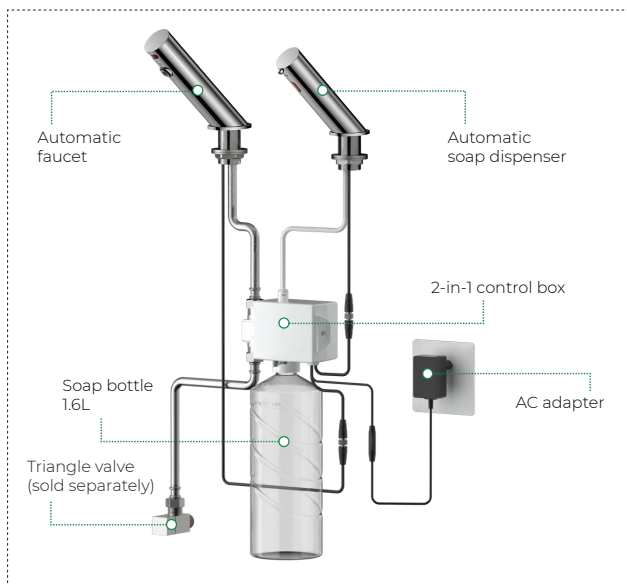

TECHNICAL DATA