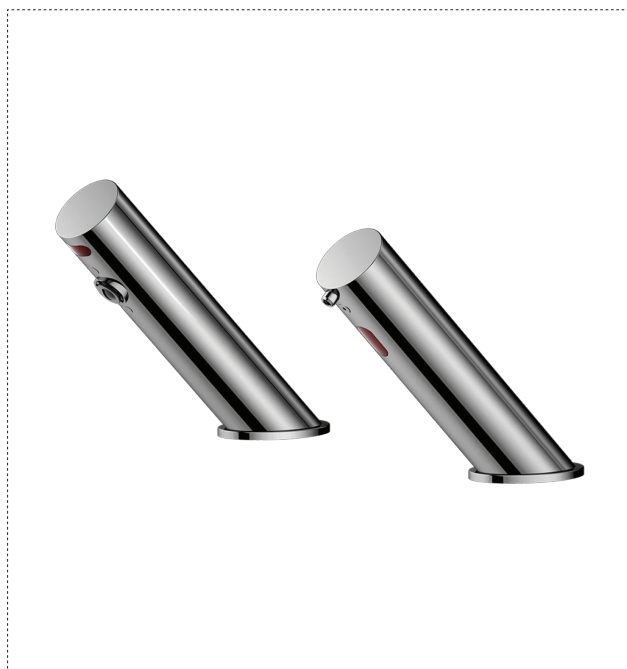

Touchless faucet and soap dispenser Delta C set

299-3201-5X

DESCRIPTION

Automatic touchless faucets and soap dispensers are hygienic and water efficient solution for your bathroom or public restrooms, such as schools, hospitals, airports, restaurants, shopping malls, cinemas. Using sensor beams the automatic faucet or soap dispenser determines when an object is in front of it and automatically turns on and automatically turn off when there is no motion.

Benefits of automatic touchless faucets and soap dispensers:

- Help to avoid spreading germs and grime, eliminate bacteria from being spread from person to person
- Reduces water waste by eliminating unnecessary and unattended water flow.
- Gives patrons confidence that their restroom experience will be clean, comfortable, and convenient.

SPECIFICATION

Type	deck-mounted faucet and soap dispenser
Sensor type	Infra-red(IR) sensor activation
Flow rate	5.7 l/min (at request 3.8, 2.0 l/min)
Power supply	AC (110-240V)+DC (6V - 4x1.5V alkaline battery)
Power consumption (faucet)	Active modes≤3.5W, Standby modes 0.8mW
Power consumption (soap dispenser)	Active modes≤3.5W Standby modes 0.5mW
Sensing distance	10-30 cm (adjustable by regular magnet)
Cleaning liquids type	liquid soap, foaming soap, desinfector
Warranty	2 years
Certificate	WRAS and CE approved, UKCA, SAA, UL